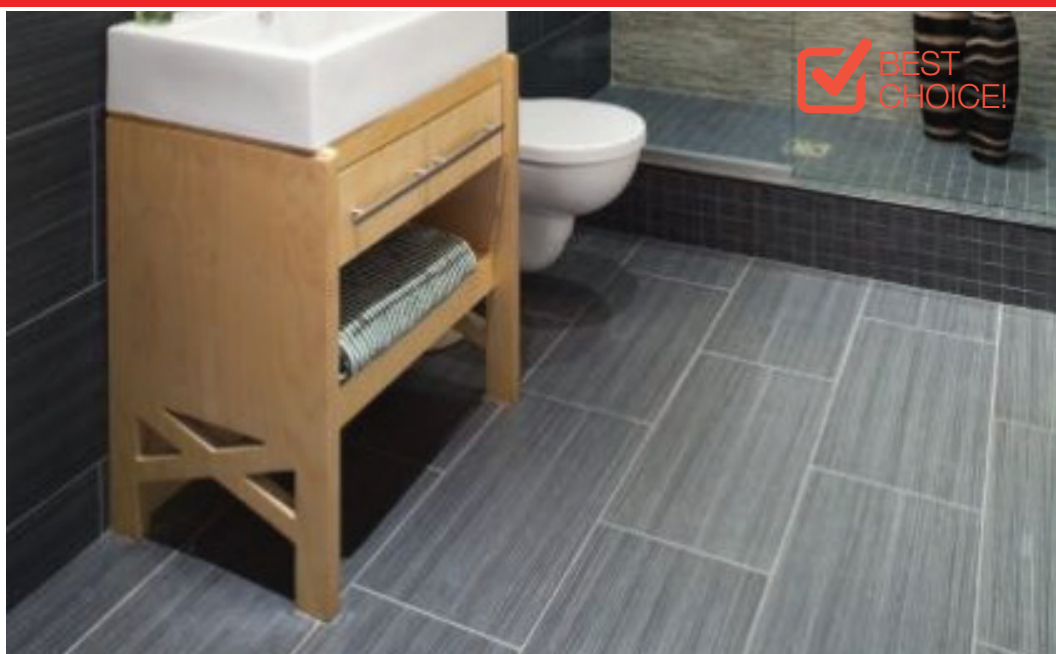

TILES SPECIALS

E155525

Emser Shore Twilight
12" x 24" Tile

IN STOCK

MSRP: ~~$3.98~~ sf

$1.79 sf