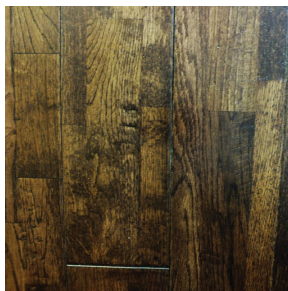

WOOD FLOORING SPECIALS

E223864

Columbia COL-FL-OAK-NAT
 Hardwood Flooring
 Congress Natural Oak 3-1/4"
 17.60 Square Feet per Box

IN STOCK

MSRP: \$4.99

\$4.79 sf

E205819
 Red Oak
 8mm Laminated Flooring

IN STOCK
 MSRP: \$0.99
\$0.69 sf

E248568
 Coffee Maple
 12mm Laminated Flooring

IN STOCK
 MSRP: \$1.29
\$1.09 sf

E248968
 Solido Vision Hobart
 7mm Laminated Flooring

IN STOCK
 MSRP: \$1.19
\$1.09 sf

E248121
 Walnut Harrington
 12mm Laminated Flooring

IN STOCK
 MSRP: \$1.69
\$1.49 sf

E300709
 EB-FL-OAK-FJ-WA
 Hardwood 5/8"
 White Oak Walnut

IN STOCK
 MSRP: \$3.29
\$2.99 sf

Deluxe Showroom with Design Center
 10,000 sq.ft. of complete Kitchen, Bath, Appliance, and Flooring displays. Huge selection on custom and stock products catering to all home remodeling needs.