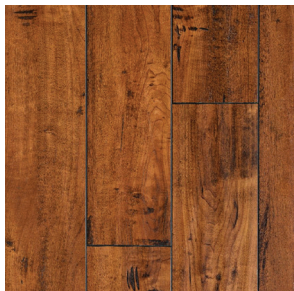

WOOD FLOORING SPECIALS

E223864

Columbia COL-FL-OAK-NAT
 Hardwood Flooring
 Congress Natural Oak 3-1/4"
 17.60 Square Feet per Box

IN STOCK

MSRP: \$4.99

\$4.79 sf

E205819
 Red Oak
 8mm Laminated Flooring

IN STOCK
 MSRP: \$0.99
\$0.69 sf

E248568
 Coffee Maple
 12mm Laminated Flooring

IN STOCK
 MSRP: \$1.29
\$1.09 sf

E248968
 Solido Vision Hobart
 7mm Laminated Flooring

IN STOCK
 MSRP: \$1.19
\$1.09 sf

E248121
 Walnut Harrington
 12mm Laminated Flooring

IN STOCK
 MSRP: \$1.69
\$1.49 sf

E300709
 EB-FL-OAK-FJ-WA
 Hardwood 5/8"
 White Oak Walnut

IN STOCK
 MSRP: \$3.29
\$2.99 sf

Deluxe Showroom with Design Center
 10,000 sq.ft. of complete Kitchen, Bath, Appliance, and Flooring displays. Huge selection on custom and stock products catering to all home remodeling needs.