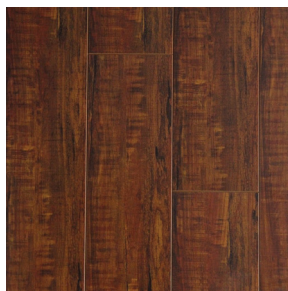

WOOD FLOORING SPECIALS

E223864

Columbia COL-FL-OAK-NAT
 Hardwood Flooring
 Congress Natural Oak 3-1/4"
 17.60 Square Feet per Box

IN STOCK

MSRP: \$4.99

\$4.79 sf

E205819
 Red Oak
 8mm Laminated Flooring

IN STOCK
 MSRP: \$0.99
\$0.69 sf

E248568
 Coffee Maple
 12mm Laminated Flooring

IN STOCK
 MSRP: \$1.29
\$1.09 sf

E248968
 Solido Vision Hobart
 7mm Laminated Flooring

IN STOCK
 MSRP: \$1.19
\$1.09 sf

E248121
 Walnut Harrington
 12mm Laminated Flooring

IN STOCK
 MSRP: \$1.69
\$1.49 sf

E300709
 EB-FL-OAK-FJ-WA
 Hardwood 5/8"
 White Oak Walnut

IN STOCK
 MSRP: \$3.29
\$2.99 sf

Deluxe Showroom with Design Center
 10,000 sq.ft. of complete Kitchen, Bath, Appliance, and Flooring displays. Huge selection on custom and stock products catering to all home remodeling needs.