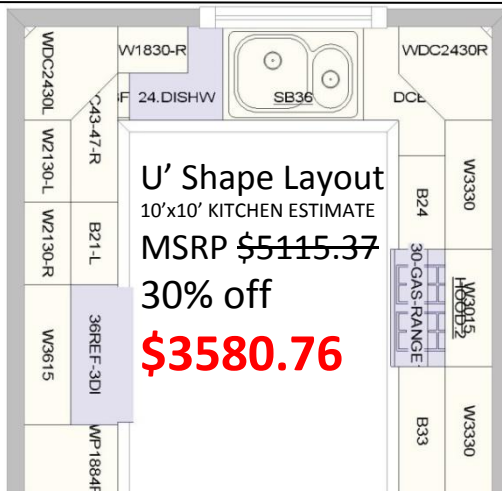

U' Shape Layout
10'x10' KITCHEN ESTIMATE
MSRP ~~$5115.37~~
30% off
$3580.76

CABINETS MODEL

- WP1884-KD
- B21-KD
- BBC45-KD
- SB36-KD
- DCB33-KD
- B24-KD
- B33-KD
- W3615-KD
- W2130-KD X 2
- WDC2430-KD X 2
- W1830-KD
- W3330-KD
- W3015-KD
- W3330-KD