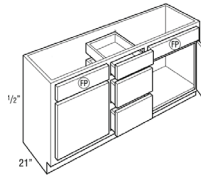

Vanity w/ Center Drawers

- VA6021DC