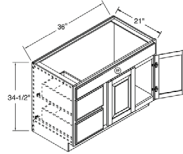

DESIGNER SPECIAL - Bath Cabinet Specification

Vanity w/ 2 Doors

24", 27", 30"

- VA2421
- VA2721
- VA3021

Vanity w/ Drawers

- VA3021DL
- VA3021DR

Vanity w/ Drawers

- VA3621DL
- VA3621DR