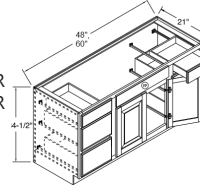

Vanity w/ Both Side Drawers

- VA4821DLR
- VA6021DLR