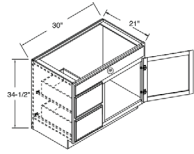

DESIGNER SPECIAL - Bath Cabinet Specification

Vanity w/ 2 Doors

24", 27", 30"

- VA2421
- VA2721
- VA3021

Vanity w/ Drawers

- VA3021DL
- VA3021DR

Vanity w/ Drawers

- VA3621DL
- VA3621DR