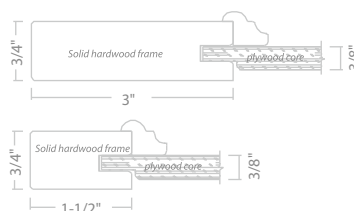

Victoria

VIC Door Style

Shown in CVH-VIC (Handles not included)

MPW
(Matte Pure White)

CVH
(Cherry Honey)

CVCN
(Cherry Chestnut)

- Wood door frame with mortise and tenon assembly. Center panel is plywood core.
- Drawer fronts feature five piece mortise and tenon construction with a hardwood plywood core center panel.
- Painted doors and drawer fronts feature HDF (High Density Fiberboard) center panels.

Door Profile

Bath

Lexington LE Door Style

Shown in MPW-LE (Handles not included)

MPW
(Matte Pure White)

CVH
(Cherry Honey)

CVCN
(Cherry Chestnut)

- Wood door frame with mortise and tenon assembly. Center panel is plywood core.
- Drawer fronts feature five piece mortise and tenon construction with a hardwood plywood core center panel.
- Painted doors and drawer fronts feature HDF (High Density Fiberboard) center panels.

Door Profile