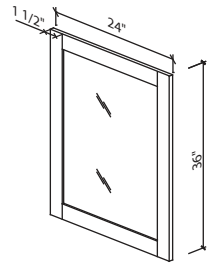

Matching Vanity Mirror

FM2436

- Vertical and Horizontal mountable
- Beveled glass mirror and matching wooden frame
- Mirror Top needs to be ordered separately

Glass Door Insert (Optional)

RS-G-IN-JADE-VA2421
RS-G-IN-JADE-VA2721
RS-G-IN-JADE-VA3021
RS-G-IN-JADE-VA3621
RS-G-IN-JADE-VA3021DL or R
RS-G-IN-JADE-VA3621DL or R
RS-G-IN-JADE-VA4821DLR
RS-G-IN-JADE-VA6021DLR
RS-G-IN-JADE-VA6021DC