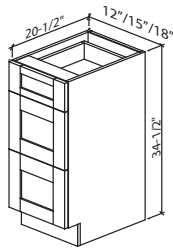

Vanity Base with Three Drawers

VDB1221-3
VDB1521-3
VDB1821-3

- One regular depth drawer : 4" H x 12"/15"/18" W x 21" D
- Two deep drawers : 8" H x 12"/15"/18" W x 21" D
- Box-20-1/2" + 3/4" door= Total Depth: 21-1/4"