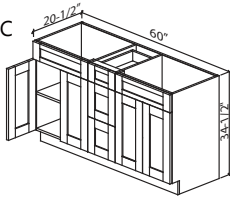

Vanity Combination with Double Sink Base & Three Drawers

VA6021DC

- One regular depth drawer : 4" H x 12" W x 21" D
- Two deep drawers : 8" H x 12" W x 21" D
- Double sink model
- All shelves are **NOT INCLUDED** and must be purchased separately
- Box-20-1/2" + 3/4" door= Total Depth: 21-1/4"