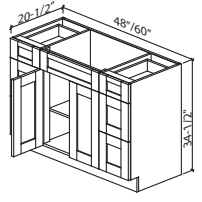

Vanity Combination with Six Drawers & Two Doors

VA4821DLR
VA6021DLR

- Two regular depth drawers : 4" H x 12"/15" W x 21" D
- Four deep drawers : 8" H x 12"/15" W x 21" D
- Drawers are 12" wide on 48" wide vanity and 15" wide on 60" vanity
- All shelves are **NOT INCLUDED** and must be purchased separately
- Box-20-1/2" + 3/4" door= Total Depth: 21-1/4"