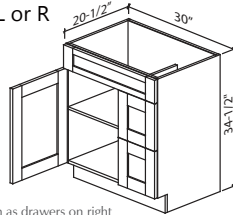

Vanity Combination with Two Drawers & Single Door

VA3021DL or R

Shown as drawers on right

- Two deep drawers : 8" H x 12" W x 21" D
- Door and Drawers are left or right reversible
- All shelves are **NOT INCLUDED** and must be purchased separately
- Box-20-1/2" + 3/4" door= Total Depth: 21-1/4"