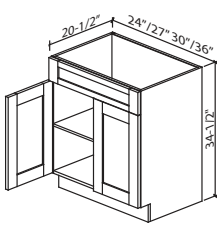

Bathroom Vanity Cabinets Specifications

Vanity Sink Base with Double Doors

VA2421
VA2721
VA3021
VA3621

- All shelves are **NOT INCLUDED** and must be purchased separately
- Box-20-1/2" + 3/4" door= Total Depth: 21-1/4"