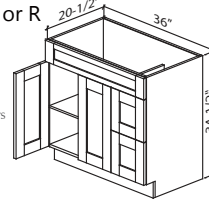

Vanity Combination with Two Drawers & Two Doors

VA3621DL or R

Shown as drawers on right

- Two deep drawers : 8" H x 12" W x 21" D
- DL indicates drawers on left side
- DR indicates drawers on right side
- Door and Drawers are left or right reversible
- All shelves are **NOT INCLUDED** and must be purchased separately
- Box-20-1/2" + 3/4" door= Total Depth: 21-1/4"