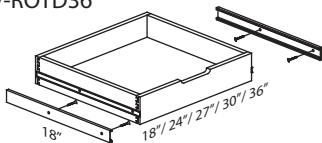

Roll Out Tray

V-ROTD18   V-ROTD24
V-ROTD27   V-ROTD30
V-ROTD36

- ROTD18 available for VLCD188421-B, VA3021DL or R
- ROTD24 available for VA2421, VA4821DLR, VA6021DC, VA3621DL or R
- ROTD27 available for VA2721
- ROTD30 available for VA3021, VA6021DLR
- ROTD36 available for VA3621