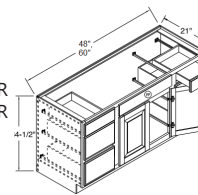

Vanity w/ Both Side Drawers

- VA4821DLR
- VA6021DLR