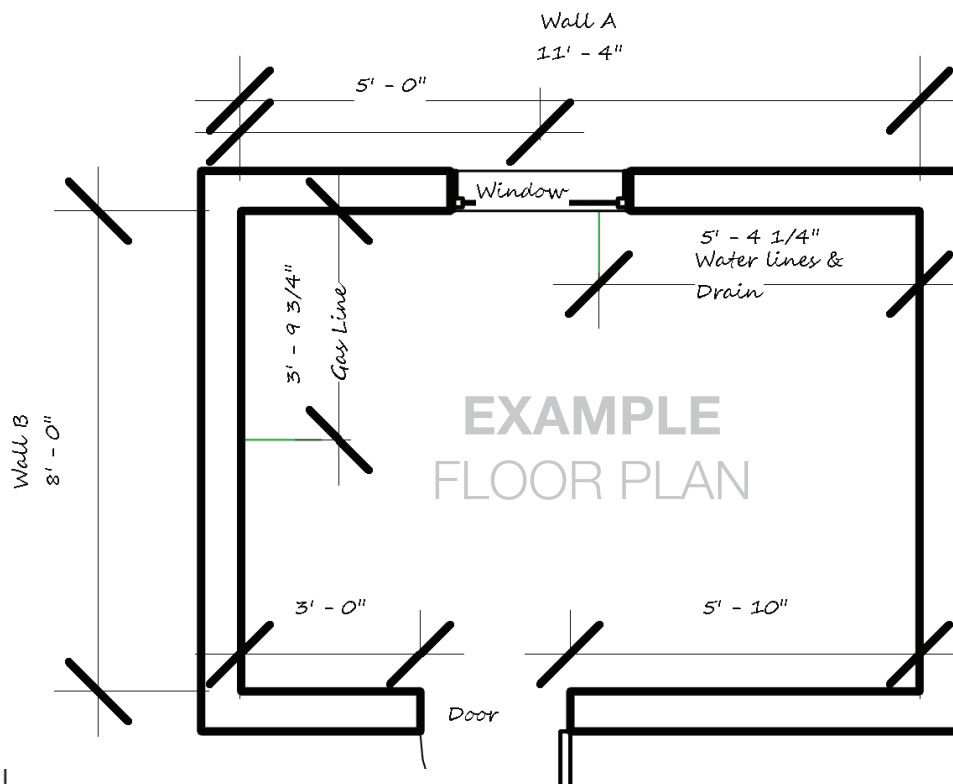

# SINCERE KITCHEN PLANNING GUIDE

## HOW TO MEASURE YOUR KITCHEN

- 1. Ensure accuracy.** You'll need a tape measure, straight edge and graph paper.
- 2. Measure clockwise.** Record the overall length of each wall, working to your right around the room. Label walls, windows, doors and appliances with numbers.
- 3. Get the width and height.** Take horizontal measurements of walls at 36-inch height. Record vertical measurements floor to windowsill, from windowsill to top of window, then from floor to ceiling.
- 4. Find your center.** Indicate the centerline of all permanent features in all measurements including wall oven, range, sinks, windows, doors, closets, ducts and outlets.
- 5. Include the trim.** When measuring doors and windows, the casing is considered part of the door or window. Measure from one side to the other of the door or window trim, then measure from the outside of the trim to the middle of the window or door.