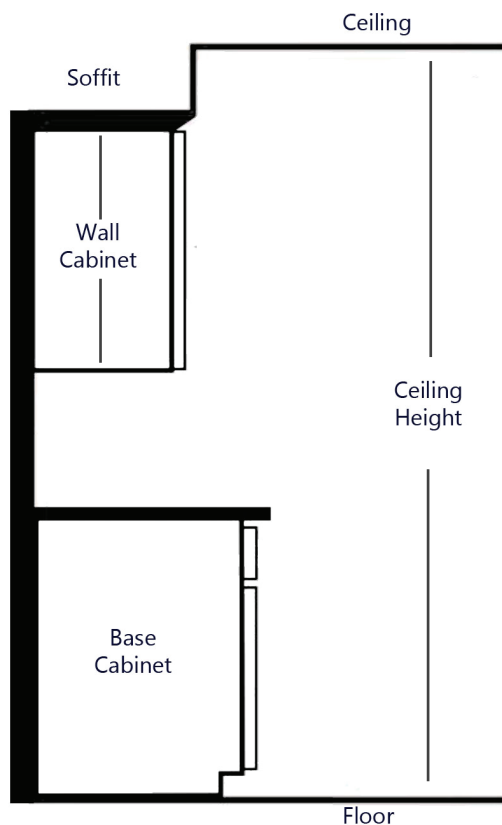

## HOW TO MEASURE YOUR KITCHEN

- 1. Ensure accuracy.** You'll need a tape measure, straight edge and graph paper.
- 2. Measure clockwise.** Record the overall length of each wall, working to your right around the room. Label walls, windows, doors and appliances with numbers.
- 3. Get the width and height.** Take horizontal measurements of walls at 36-inch height. Record vertical measurements floor to windowsill, from windowsill to top of window, then from floor to ceiling.
- 4. Find your center.** Indicate the centerline of all permanent features in all measurements including wall oven, range, sinks, windows, doors, closets, ducts and outlets.
- 5. Include the trim.** When measuring doors and windows, the casing is considered part of the door or window. Measure from one side to the other of the door or window trim, then measure from the outside of the trim to the middle of the window or door.

## About your Space

Ceiling Height: \_\_\_\_\_

Wall Cabinet Height: \_\_\_\_\_

Sink Width: \_\_\_\_\_

Window Size: \_\_\_\_\_

Door Size: \_\_\_\_\_

**SOUTH SAN FRANCISCO • SANTA CLARA • OAKLAND • TRACY**

Over 100 Sets of Kitchen & Bath Vignette Displays Around Our Bay Area Showrooms. Come See and Experience Them For Yourself Today!

# SINCERE KITCHEN PLANNING GUIDE