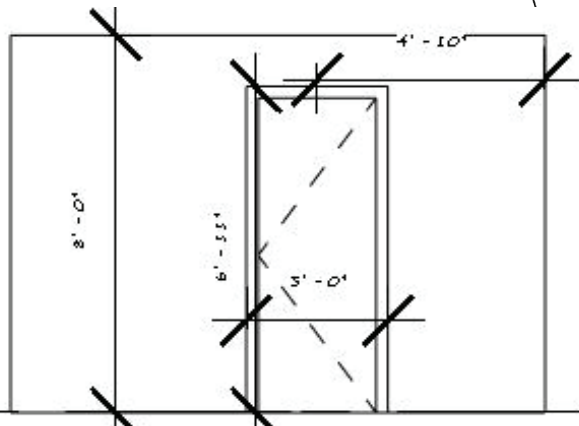

## HOW TO MEASURE YOUR KITCHEN

- 1. Ensure accuracy.** You'll need a tape measure, straight edge and graph paper.
- 2. Measure clockwise.** Record the overall length of each wall, working to your right around the room. Label walls, windows, doors and appliances with numbers.
- 3. Get the width and height.** Take horizontal measurements of walls at 36-inch height. Record vertical measurements floor to windowsill, from windowsill to top of window, then from floor to ceiling.
- 4. Find your center.** Indicate the centerline of all permanent features in all measurements including wall oven, range, sinks, windows, doors, closets, ducts and outlets.
- 5. Include the trim.** When measuring doors and windows, the casing is considered part of the door or window. Measure from one side to the other of the door or window trim, then measure from the outside of the trim to the middle of the window or door.