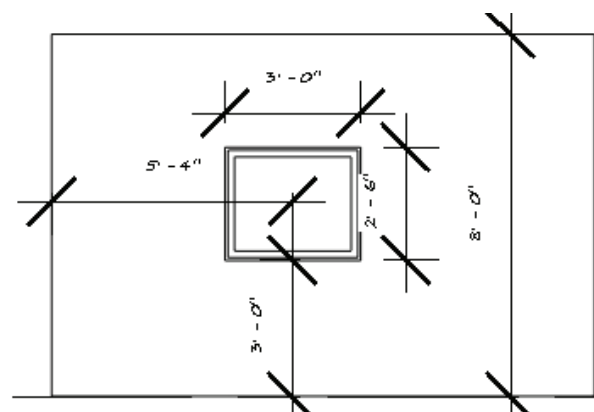

## HOW TO MEASURE YOUR KITCHEN

- 1. Ensure accuracy.** You'll need a tape measure, straight edge and graph paper.
- 2. Measure clockwise.** Record the overall length of each wall, working to your right around the room. Label walls, windows, doors and appliances with numbers.
- 3. Get the width and height.** Take horizontal measurements of walls at 36-inch height. Record vertical measurements floor to windowsill, from windowsill to top of window, then from floor to ceiling.
- 4. Find your center.** Indicate the centerline of all permanent features in all measurements including wall oven, range, sinks, windows, doors, closets, ducts and outlets.
- 5. Include the trim.** When measuring doors and windows, the casing is considered part of the door or window. Measure from one side to the other of the door or window trim, then measure from the outside of the trim to the middle of the window or door.